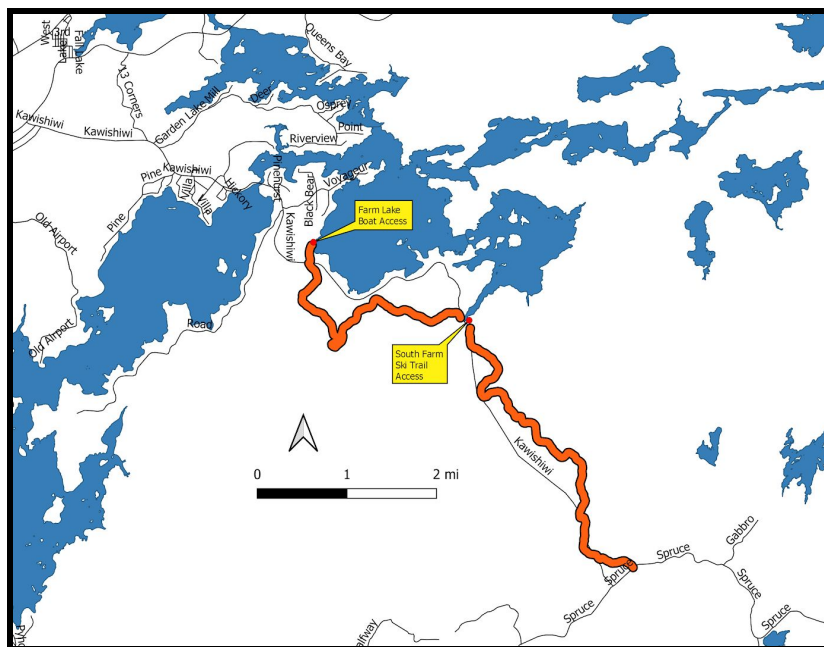

PROSPECTOR ATV TRAIL- MOUNTAIN BIKE

ACCESS POINT:

Farm Lake Boat Access - Kawishiwi Trail

47°53'36.6"N 91°44'30.4"W

Follow signs heading south across the Kawishiwi Trail from Farm Lake boat access. Follow signs for the ATV trail.

DISTANCE FROM ELY:

6.1 miles

TOTAL LENGTH:

15.6 miles there and back (with options to extend)

TRAFFIC SPEEDS:

This route shares the trail with ATVs that may exceed 25-35 mph. This trail is made possible by ATV users, please give them the right-of-way.