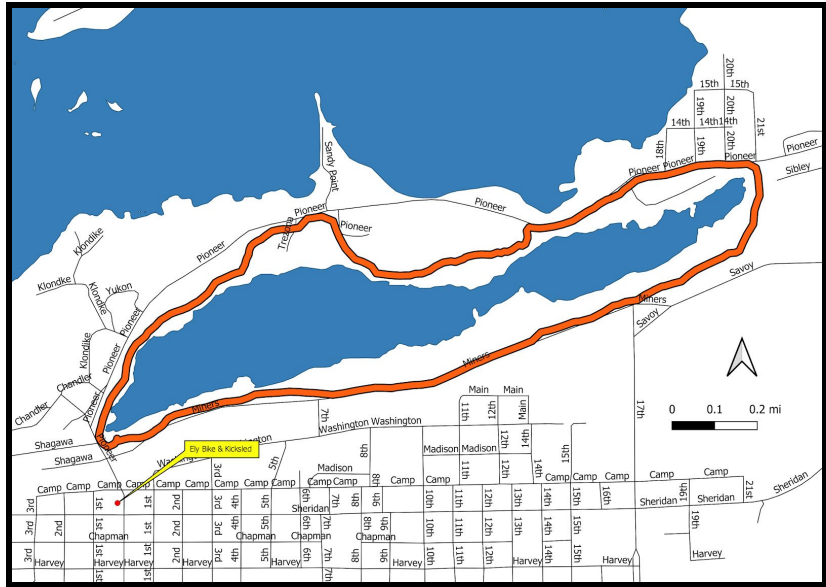

TREZONA TRAIL - PAVEMENT

ACCESS POINT:

Trezona trailhead - intersection of Pioneer and Miner's Drive.
47°54'21.0"N 91°52'01.8"W

DISTANCE FROM ELY:

0 miles

TOTAL LENGTH:

3.8 miles

TRAFFIC SPEEDS:

Route is on a bike and walking trail and not subject to motor vehicle use

TURN-BY-TURN NAVIGATION:

ridewithgps.com