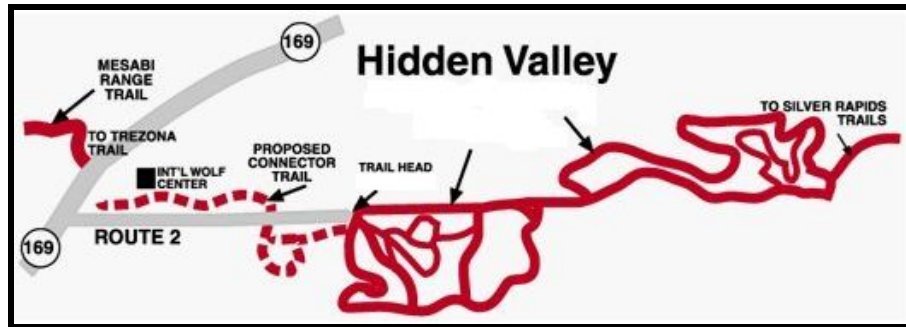

HIDDEN VALLEY TRAILS AND SKILLS LOOP- MOUNTAIN BIKE

ACCESS POINT:

1340 Hidden Valley Road

DISTANCE FROM ELY:

1 mile

TOTAL LENGTH:

9+ miles grassy trail

0.45 miles skills loop